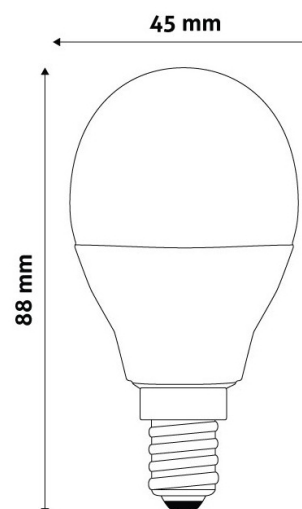

Wattage: 5.5W
Voltage: 220-240V
Beam angle: 240°
Dimmability: Yes
Lumen output: 470lm
Color temperature: RGB+W
Lifetime: 25 000h
Energy class:
CRI: 80
IP standard: IP20

BOX PICTURE

Avide Smart LED Mini Globe 5.5W RGB+W WIFI APP Control

Page: 2/3

PRODUCT SIZE

Diameter: 45mm
Height: 88mm

CARDBOARD BOX

EAN: 5999097918082
Packaging: 1/b 50/c 1200/p
Dimensions: 180mm x 180mm x 60mm
Net weight: 29.5g
Gross weight: 67g

CARTON

EAN: 5999097918099
Packaging: 1/b 50/c 1200/p
Dimensions: 430mm x 200mm x 795mm
Net weight: 1.475kg
Gross weight: 3.35kg

PALLET EXAMPLE

Height:
Width: 120cm (std Euro pallet)
Mepth: 80cm (std Euro pallet)
Cartons per pallet: 24carton/pallet
Cartons per row:
Net weight: 35.4kg
Gross weight: 80.4kg

PRODUCT PICTURE

PRODUCT OUTLINE