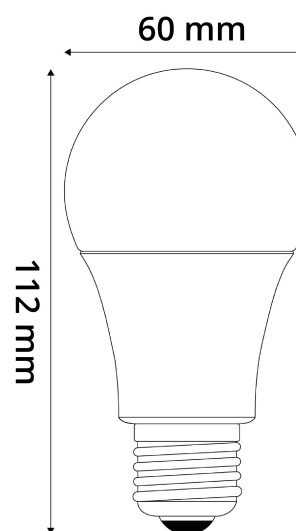

PRODUCT SIZE

Diameter: 60mm
Height: 112mm

CARDBOARD BOX

EAN: 5999097917962
Packaging: 1/b 50/c 1600/p
Dimensions: 180mm x 180mm x 70mm
Net weight: 29.5g
Gross weight: 67g

CARTON

EAN: 5999097917979
Packaging: 1/b 50/c 1600/p
Dimensions: 445mm x 200mm x 850mm
Net weight: 1.475kg
Gross weight: 3.35kg

PALLET EXAMPLE

Height:
Width: 120cm (std Euro pallet)
Mepth: 80cm (std Euro pallet)
Cartons per pallet: 32carton/pallet
Cartons per row:
Net weight: 47.2kg
Gross weight: 107.2kg

PRODUCT PICTURE

PRODUCT OUTLINE