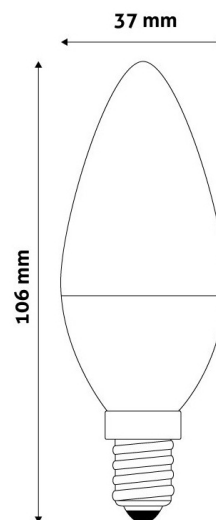

PRODUCT SIZE

Diameter: 37mm
Height: 106mm

CARDBOARD BOX

EAN: 5999097918068
Packaging: 1/b 50/c 1200/p
Dimensions: 180mm x 180mm x 60mm
Net weight: 29.5g
Gross weight: 67g

CARTON

EAN: 5999097918075
Packaging: 1/b 50/c 1200/p
Dimensions: 430mm x 200mm x 800mm
Net weight: 1.475kg
Gross weight: 3.35kg

PALLET EXAMPLE

Height:
Width: 120cm (std Euro pallet)
Mepth: 80cm (std Euro pallet)
Cartons per pallet: 24carton/pallet
Cartons per row:
Net weight: 35.4kg
Gross weight: 80.4kg

PRODUCT PICTURE

PRODUCT OUTLINE