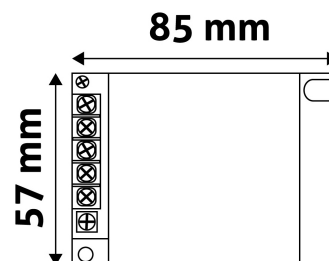

PRODUCT OUTLINE