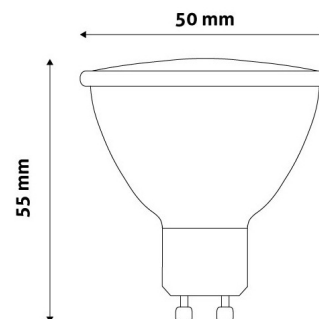

PRODUCT OUTLINE