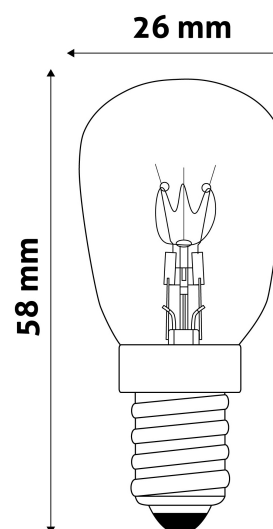

PRODUCT OUTLINE