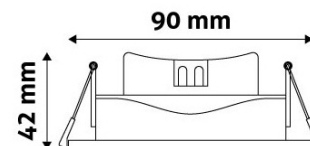

PRODUCT SIZE

Diameter: 90mm
 Height: 90mm
 Cut out size: 75-85mm

CARDBOARD BOX

EAN: 5999097916101
 Packaging: 1/b 100/c 2400/p
 Dimensions: 105mm x 105mm x 56mm
 Net weight: 66g
 Gross weight: 81g

CARTON

EAN: 5999097916118
 Packaging: 1/b 100/c 2400/p
 Dimensions: 520mm x 275mm x 375mm
 Net weight: 6.6kg
 Gross weight: 8.1kg

PALLET EXAMPLE

Height:
 Width: 120cm (std Euro pallet)
 Mepth: 80cm (std Euro pallet)
 Cartons per pallet: 24carton/pallet
 Cartons per row:
 Net weight: 158.4kg
 Gross weight: 194.4kg

PRODUCT PICTURE

PRODUCT OUTLINE