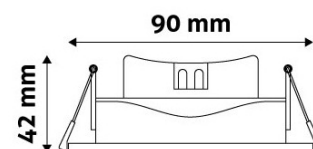

PRODUCT OUTLINE