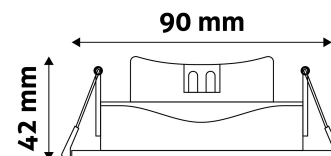

PRODUCT OUTLINE