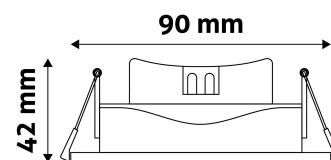

PRODUCT OUTLINE