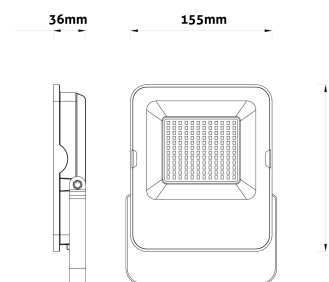

PRODUCT OUTLINE