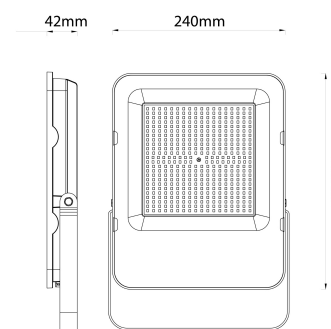

**QR code:**  
**Date of issue:** 2024-10-03  
**Page:** 2/3

**PRODUCT SIZE**

Width: 240mm  
 Height: 300mm  
 Depth: 42mm

**CARDBOARD BOX**

EAN: 5999097954622  
 Packaging: 1/b 6/c 288/p  
 Dimensions:  
 Net weight: 2 219.6g  
 Gross weight: 2 293g

**CARTON**

EAN: 5999097954639  
 Packaging: 1/b 6/c 288/p  
 Dimensions:  
 Net weight: 13.317744kg  
 Gross weight: 13.758kg

**PALLET EXAMPLE**

Height:  
 Width: 120cm (std Euro pallet)  
 Mepth: 80cm (std Euro pallet)  
 Cartons per pallet: 48carton/pallet  
 Cartons per row:  
 Net weight: 639.251712kg  
 Gross weight: 660.384kg

**PRODUCT PICTURE**

**PRODUCT OUTLINE**