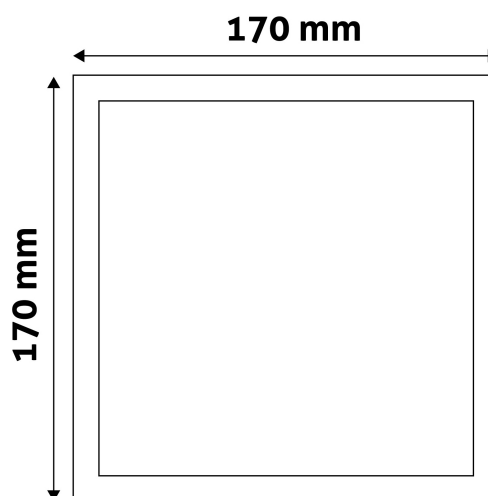

Wattage: 12W
Voltage: 220-240V
Beam angle: 120°
Dimmability: No
Lumen output: 950lm
Color temperature:
Lifetime: 25 000h
Energy class:
Type of LED: SMD
CRI: 80
IP standard: IP20

BOX PICTURE

Avide LED Ceiling Lamp Surface Mounted Square ALU 12W WW 3000K

Page: 2/3

PRODUCT SIZE

Width: 170mm
Height: 31.5mm

CARDBOARD BOX

EAN: 5999562282007
Packaging: 1/b 40/c 1440/p
Dimensions: 173mm x 39mm x 175mm
Net weight: 255g
Gross weight: 292.5g

CARTON

EAN: 5999562282014
Packaging: 1/b 40/c 1440/p
Dimensions: 885mm x 220mm x 193mm
Net weight: 10.2kg
Gross weight: 11.7kg

PALLET EXAMPLE

Height:
Width: 120cm (std Euro pallet)
Mepth: 80cm (std Euro pallet)
Cartons per pallet: 36carton/pallet
Cartons per row:
Net weight: 367.2kg
Gross weight: 421.2kg

PRODUCT PICTURE

PRODUCT OUTLINE