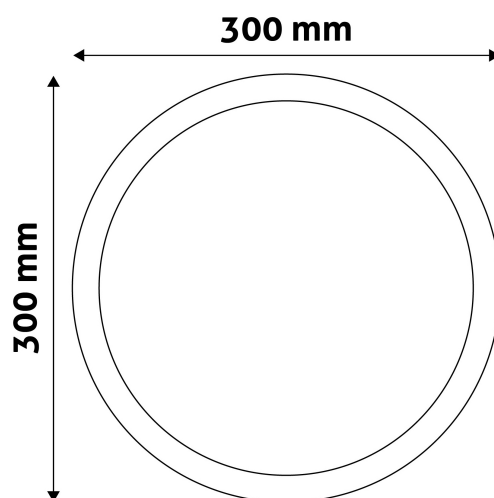

PRODUCT OUTLINE