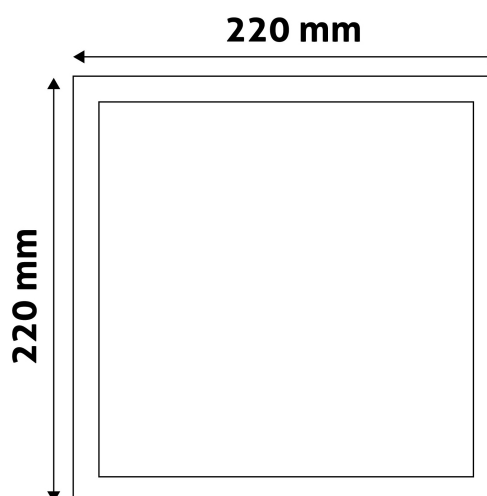

Wattage:	18W
Voltage:	220-240V
Beam angle:	120°
Dimmability:	No
Lumen output:	1 490lm
Color temperature:	
Lifetime:	25 000h
Energy class:	
Type of LED:	SMD
CRI:	80
IP standard:	IP20

BOX PICTURE

Avide LED Ceiling Lamp Surface Mounted Square ALU 18W NW 4000K

Page: 2/3

PRODUCT SIZE

Width: 219mm
Height: 31.5mm

CARDBOARD BOX

EAN: 5999562280997
Packaging: 1/b 30/c 480/p
Dimensions: 225mm x 39mm x 225mm
Net weight: 370g
Gross weight: 431g

CARTON

EAN: 5999562281000
Packaging: 1/b 30/c 480/p
Dimensions: 690mm x 420mm x 250mm
Net weight: 11.1kg
Gross weight: 12.93kg

PALLET EXAMPLE

Height:
Width: 120cm (std Euro pallet)
Depth: 80cm (std Euro pallet)
Cartons per pallet: 16carton/pallet
Cartons per row:
Net weight: 177.6kg
Gross weight: 206.88kg

PRODUCT PICTURE

PRODUCT OUTLINE