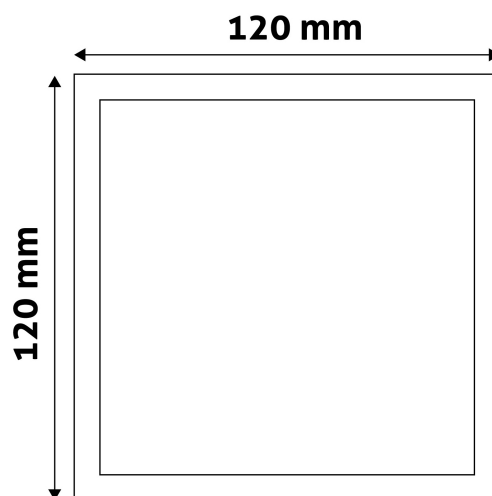

Wattage: 6W
Voltage: 220-240V
Beam angle: 120°
Dimmability: No
Lumen output: 430lm
Color temperature: 6400K
Lifetime: 25 000h
Energy class:
Type of LED: SMD
CRI: 80
IP standard: IP20

BOX PICTURE

Avide LED Ceiling Lamp Surface Mounted Square ALU 6W CW 6400K

Page: 2/3

PRODUCT SIZE

Width: 120mm
Height: 31.5mm

CARDBOARD BOX

EAN: 5999097912448
Packaging: 1/b 50/c 1600/p
Dimensions: 125mm x 39mm x 125mm
Net weight: 138g
Gross weight: 148g

CARTON

EAN: 5999097912455
Packaging: 1/b 50/c 1600/p
Dimensions: 645mm x 220mm x 270mm
Net weight: 6.9kg
Gross weight: 7.4kg

PALLET EXAMPLE

Height:
Width: 120cm (std Euro pallet)
Mepth: 80cm (std Euro pallet)
Cartons per pallet: 32carton/pallet
Cartons per row:
Net weight: 220.8kg
Gross weight: 236.8kg

PRODUCT PICTURE

PRODUCT OUTLINE