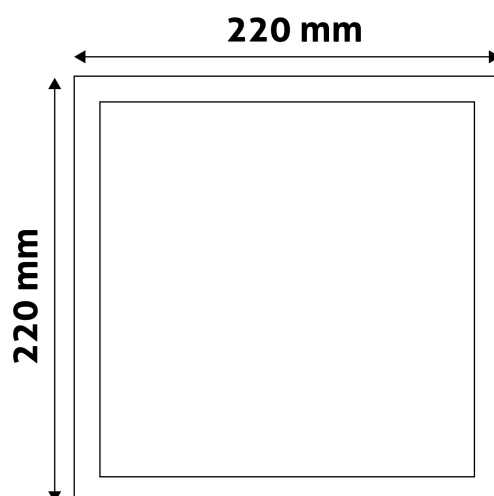

Wattage:	18W
Voltage:	220-240V
Beam angle:	120°
Dimmability:	No
Lumen output:	1 490lm
Color temperature:	
Lifetime:	25 000h
Energy class:	
Type of LED:	SMD
CRI:	80
IP standard:	IP20

BOX PICTURE

Avide LED Ceiling Lamp Surface Mounted Square ALU 18W CW 6400K

Page: 2/3

PRODUCT SIZE

Width: 220mm
Height: 31.5mm

CARDBOARD BOX

EAN: 5999562282267
Packaging: 1/b 30/c 480/p
Dimensions: 220mm x 39mm x 225mm
Net weight: 370g
Gross weight: 431g

CARTON

EAN: 5999562282274
Packaging: 1/b 30/c 480/p
Dimensions: 690mm x 420mm x 250mm
Net weight: 11.1kg
Gross weight: 12.93kg

PALLET EXAMPLE

Height:
Width: 120cm (std Euro pallet)
Mepth: 80cm (std Euro pallet)
Cartons per pallet: 16carton/pallet
Cartons per row:
Net weight: 177.6kg
Gross weight: 206.88kg

PRODUCT PICTURE

PRODUCT OUTLINE