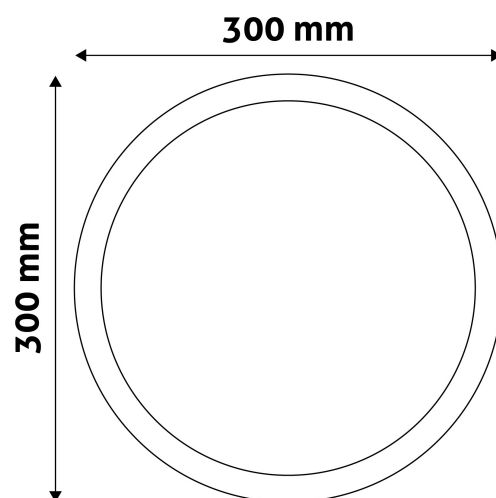

Page: 2/3

PRODUCT SIZE

Diameter: 300mm
 Height: 31.5mm

CARDBOARD BOX

EAN: 5999097913148
 Packaging: 1/b 20/c 240/p
 Dimensions: 303mm x 303mm x 30mm
 Net weight: 675g
 Gross weight: 795g

CARTON

EAN: 5999097913155
 Packaging: 1/b 20/c 240/p
 Dimensions: 625mm x 420mm x 325mm
 Net weight: 13.5kg
 Gross weight: 15.9kg

PALLET EXAMPLE

Height:
 Width: 120cm (std Euro pallet)
 Mepth: 80cm (std Euro pallet)
 Cartons per pallet: 12carton/pallet
 Cartons per row:
 Net weight: 162kg
 Gross weight: 190.8kg

PRODUCT PICTURE

PRODUCT OUTLINE