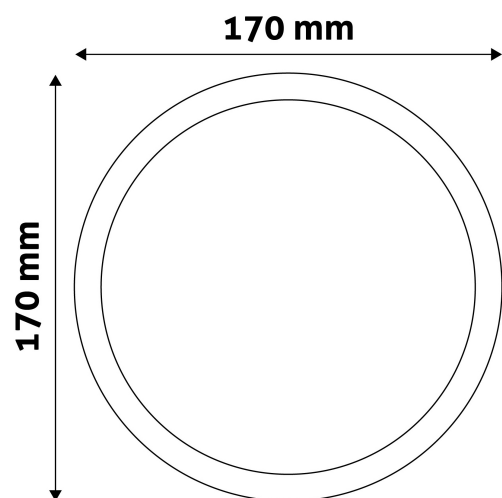

PRODUCT SIZE

Diameter: 170mm
 Height: 31.5mm

CARDBOARD BOX

EAN: 5999562281901
 Packaging: 1/b 40/c 1080/p
 Dimensions: 170mm x 40mm x 170mm
 Net weight: 255g
 Gross weight: 292.5g

CARTON

EAN: 5999562281918
 Packaging: 1/b 40/c 1080/p
 Dimensions: 885mm x 220mm x 193mm
 Net weight: 10.2kg
 Gross weight: 11.7kg

PALLET EXAMPLE

Height:
 Width: 120cm (std Euro pallet)
 Mepth: 80cm (std Euro pallet)
 Cartons per pallet: 27carton/pallet
 Cartons per row:
 Net weight: 275.4kg
 Gross weight: 315.9kg

PRODUCT PICTURE

PRODUCT OUTLINE