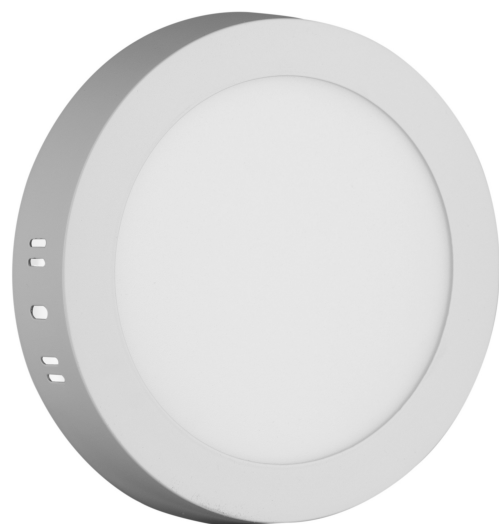

Avide LED Ceiling Lamp Surface Mounted Round ALU 12W CW 6400K

Product code: ACSMCW-R-12W-ALU
Brand link: avidelighting.com/qr/ACSMCW-R-12W-ALU
ID: AB-190518
Company name: Bramcke Hungary Kft.
Company address: Kishatár utca 17., 4031 Debrecen

Date of issue: 2024-10-03
Page: 2/3

PRODUCT SIZE

Diameter: 170mm
Height: 31.5mm

CARDBOARD BOX

EAN: 5999562281901
Packaging: 1/b 40/c 1080/p
Dimensions: 170mm x 40mm x 170mm
Net weight: 255g
Gross weight: 292.5g

CARTON

EAN: 5999562281918
Packaging: 1/b 40/c 1080/p
Dimensions: 885mm x 220mm x 193mm
Net weight: 10.2kg
Gross weight: 11.7kg

PALLET EXAMPLE

Height:
Width: 120cm (std Euro pallet)
Mepth: 80cm (std Euro pallet)
Cartons per pallet: 27carton/pallet
Cartons per row:
Net weight: 275.4kg
Gross weight: 315.9kg

PRODUCT PICTURE