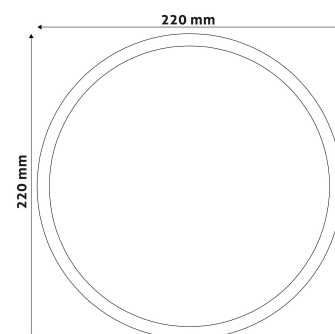

PRODUCT OUTLINE