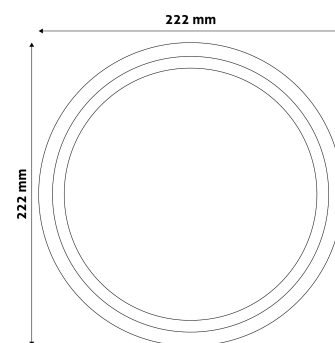

PRODUCT OUTLINE