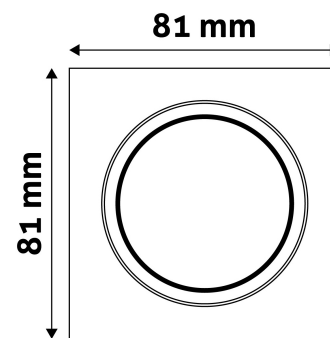

PRODUCT OUTLINE