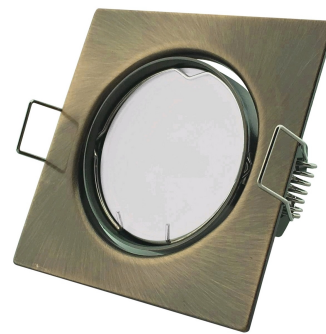

Avide GU10 Frame Square Swivel Copper

Product code: ABGU10F-SS-CO
Brand link: avidelighting.com/qr/ABGU10F-SS-CO
ID: AB-190518
Company name: Bramcke Hungary Kft.
Company address: Kishatár utca 17., 4031 Debrecen

TECHNICAL DETAILS

Wattage:
Voltage range: 220-240V
Inner diameter: 55mm
Cut out size: 65mm
Swivel: Yes
IP standard: IP20

BOX PICTURE

Avide GU10 Frame Square Swivel Copper

Product code: ABGU10F-SS-CO
Brand link: avidelighting.com/qr/ABGU10F-SS-CO
ID: AB-190518
Company name: Bramcke Hungary Kft.
Company address: Kishatár utca 17., 4031 Debrecen

QR code:
Date of issue: 2024-10-03
Page: 2/3

PRODUCT SIZE

Width: 81mm
Height: 26mm

CARDBOARD BOX

EAN: 5999097911786
Packaging: 1/b 100/c 3000/p
Dimensions: 85mm x 105mm x 37mm
Net weight: 103.5g
Gross weight: 120g

PRODUCT PICTURE

PRODUCT OUTLINE

Avide GU10 Frame Square Swivel Copper

Product code: ABGU10F-SS-CO
Brand link: avidelighting.com/qr/ABGU10F-SS-CO
ID: AB-190518
Company name: Bramcke Hungary Kft.
Company address: Kishatár utca 17., 4031 Debrecen