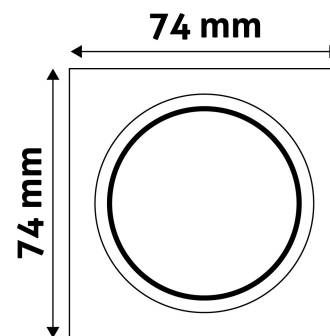

PRODUCT OUTLINE