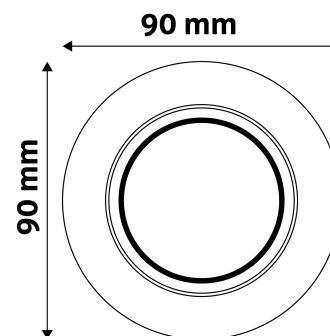

PRODUCT OUTLINE