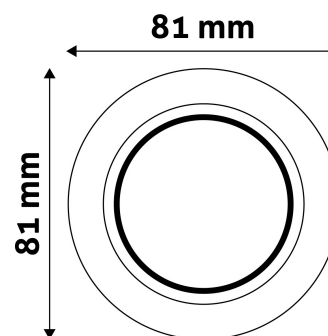

TECHNICAL DETAILS

Wattage:
Voltage range: 220-240V
Inner diameter: 55mm
Cut out size: 55mm
Swivel: No
IP standard: IP20

BOX PICTURE

Avide GU10 Frame Round Satin Nickel

Product code: ABGU10F-N-SN
Brand link: avidelighting.com/qr/ABGU10F-N-SN
ID: AB-190518
Company name: Bramcke Hungary Kft.
Company address: Kishatár utca 17., 4031 Debrecen

Date of issue: 2024-10-03
Page: 2/3

PRODUCT SIZE

Diameter:
 Height: 31mm

CARDBOARD BOX

EAN: 5999097917146
 Packaging:
 Dimensions: 83mm x 83mm x 35mm
 Net weight: 43.5g
 Gross weight: 60g

CARTON

EAN: 5999097917153
 Packaging: 1/b 100/c 3200/p
 Dimensions: 435mm x 210mm x 350mm
 Net weight: 4.35kg
 Gross weight: 6kg

PALLET EXAMPLE

Height:
 Width: 120cm (std Euro pallet)
 Mepth: 80cm (std Euro pallet)
 Cartons per pallet: 32carton/pallet
 Cartons per row:
 Net weight: 139.2kg
 Gross weight: 192kg

PRODUCT PICTURE

PRODUCT OUTLINE