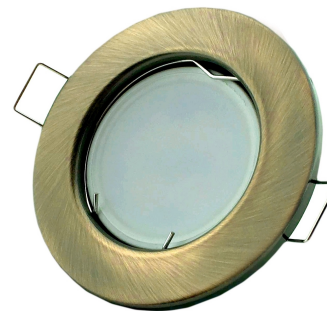

Avide GU10 Frame Round Copper

Product code:	ABGU10F-N-CO
Brand link:	avidelighting.com/qr/ABGU10F-N-CO
ID:	AB-190518
Company name:	Bramcke Hungary Kft.
Company address:	Kishatár utca 17., 4031 Debrecen

QR code:

Date of issue: 2024-10-03

Page: 2/3

PRODUCT SIZE

Diameter:	
Height:	31mm

CARDBOARD BOX

EAN:	5999097911380
Packaging:	
Dimensions:	83mm x 83mm x 35mm
Net weight:	41.4g
Gross weight:	57.9g

CARTON

EAN:	5999097911397
Packaging:	1/b 100/c 3200/p
Dimensions:	435mm x 210mm x 350mm
Net weight:	4.14kg
Gross weight:	5.79kg

PALLET EXAMPLE

Height:	
Width:	120cm (std Euro pallet)
Depth:	80cm (std Euro pallet)
Cartons per pallet:	32carton/pallet
Cartons per row:	
Net weight:	132.48kg
Gross weight:	185.28kg

PRODUCT PICTURE