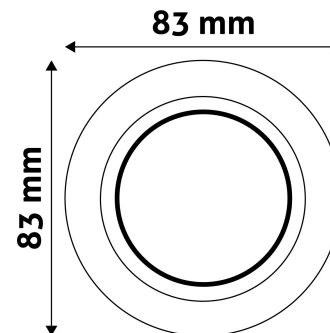

PRODUCT OUTLINE