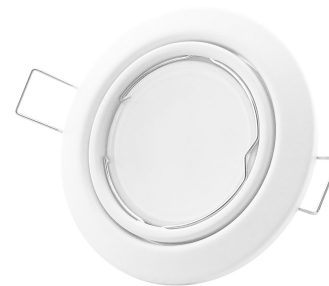

Avide GU10 Frame Cone Swivel White

Product code: ABGU10F-CS-W
Brand link: avidelighting.com/qr/ABGU10F-CS-W
ID: AB-190518
Company name: Bramcke Hungary Kft.
Company address: Kishatár utca 17., 4031 Debrecen

BOX PICTURE

TECHNICAL DETAILS

Wattage:
Voltage range: 220-240V
Inner diameter: 55mm
Cut out size: 70mm
Swivel: Yes
IP standard: IP20

Avide GU10 Frame Cone Swivel White

Product code: ABGU10F-CS-W
Brand link: avidelighting.com/qr/ABGU10F-CS-W
ID: AB-190518
Company name: Bramcke Hungary Kft.
Company address: Kishatár utca 17., 4031 Debrecen

PRODUCT PICTURE

PRODUCT OUTLINE

Avide GU10 Frame Cone Swivel White

Product code: ABGU10F-CS-W
Brand link: avidelighting.com/qr/ABGU10F-CS-W
ID: AB-190518
Company name: Bramcke Hungary Kft.
Company address: Kishatár utca 17., 4031 Debrecen