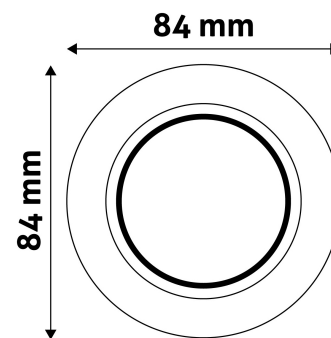

PRODUCT OUTLINE