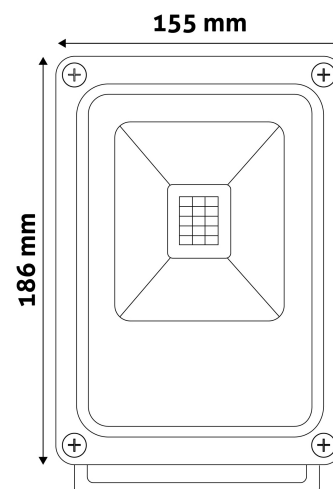

PRODUCT OUTLINE