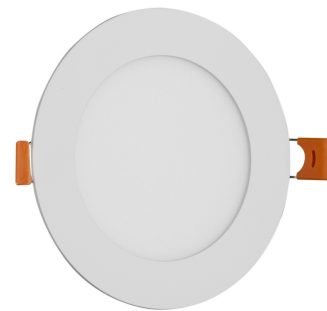

Avide LED Ceiling Lamp Recessed Panel Round ALU 6W NW 4000K

Product code: ACRPNW-R-6W-ALU
Brand link: avidelighting.com/qr/ACRPNW-R-6W-ALU
ID: AB-190518
Company name: Bramcke Hungary Kft.
Company address: Kishatár utca 17., 4031 Debrecen

Date of issue: 2024-10-03

Page: 2/3

PRODUCT SIZE

Diameter: 120mm
Height:
Cut out size: 105mm

CARDBOARD BOX

EAN: 5999097912004
Packaging: 1/b 50/c 1350/p
Dimensions: 125mm x 37mm x 173mm
Net weight: 138g
Gross weight: 148g

CARTON

EAN: 5999097912011
Packaging: 1/b 50/c 1350/p
Dimensions: 645mm x 220mm x 370mm
Net weight: 6.9kg
Gross weight: 7.4kg

PALLET EXAMPLE

Height:
Width: 120cm (std Euro pallet)
Mepth: 80cm (std Euro pallet)
Cartons per pallet: 27carton/pallet
Cartons per row:
Net weight: 186.3kg
Gross weight: 199.8kg

PRODUCT PICTURE