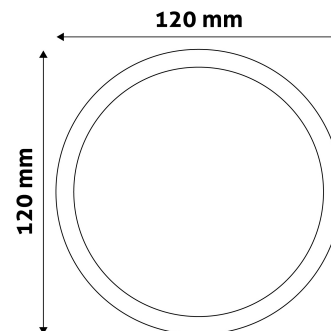

Page: 2/3

PRODUCT SIZE

Diameter: 120mm
Height:
Cut out size: 105mm

CARDBOARD BOX

EAN: 5999097912004
Packaging: 1/b 50/c 1350/p
Dimensions: 125mm x 37mm x 173mm
Net weight: 138g
Gross weight: 148g

CARTON

EAN: 5999097912011
Packaging: 1/b 50/c 1350/p
Dimensions: 645mm x 220mm x 370mm
Net weight: 6.9kg
Gross weight: 7.4kg

PALLET EXAMPLE

Height:
Width: 120cm (std Euro pallet)
Mepth: 80cm (std Euro pallet)
Cartons per pallet: 27carton/pallet
Cartons per row:
Net weight: 186.3kg
Gross weight: 199.8kg

PRODUCT PICTURE

PRODUCT OUTLINE