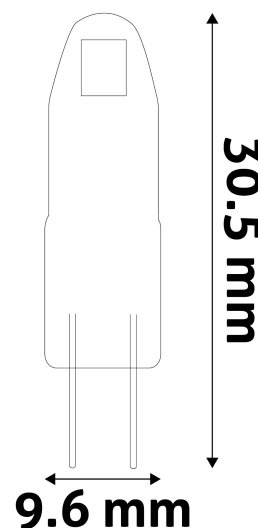

PRODUCT OUTLINE