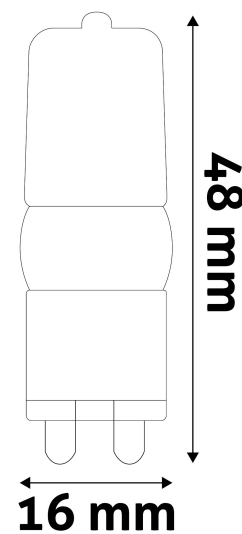

PRODUCT OUTLINE