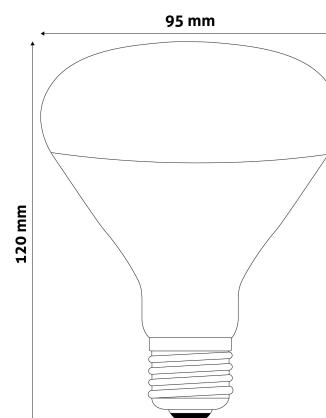

PRODUCT OUTLINE