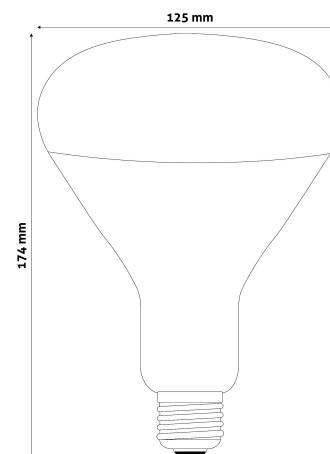

PRODUCT OUTLINE