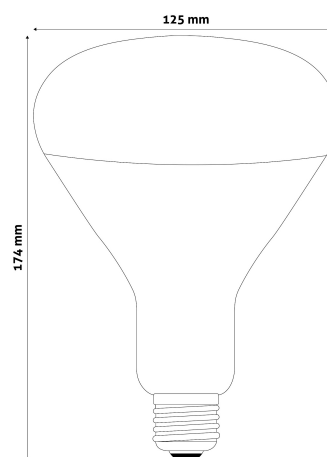

PRODUCT OUTLINE