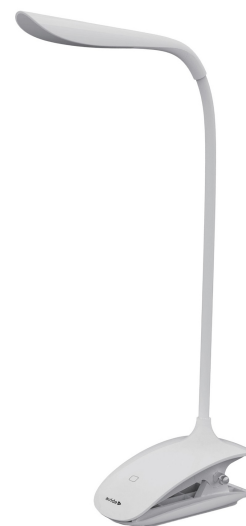

Avide LED Desk Lamp Clip White 1.5W

Product code: ABLDL-CLIP-1.5W
Brand link: avidelighting.com/qr/ABLDL-CLIP-1.5W
ID: AB-190518
Company name: Bramcke Hungary Kft.
Company address: Kishatár utca 17., 4031 Debrecen

QR code:

Date of issue: 2025-04-02

Page: 2/3

PRODUCT SIZE

Width: 56mm
Height: 350mm
Depth: 160mm

CARDBOARD BOX

EAN: 5999097933108
Packaging: 1/b 60/c 720/p
Dimensions: 221mm x 121mm x 61mm
Net weight: 177g
Gross weight: 238g

CARTON

EAN: 5999097933115
Packaging: 1/b 60/c 720/p
Dimensions: 630mm x 380mm x 475mm
Net weight: 10.62kg
Gross weight: 14.28kg

PALLET EXAMPLE

Height: 120cm (std Euro pallet)
Width: 120cm (std Euro pallet)
Depth: 80cm (std Euro pallet)
Cartons per pallet: 12carton/pallet
Cartons per row: 4
Net weight: 127.44kg
Gross weight: 171.36kg

PRODUCT PICTURE