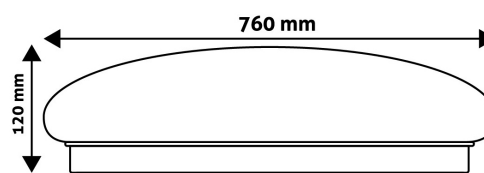

PRODUCT OUTLINE