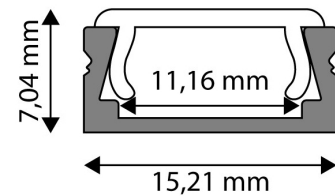

Date of issue: 2024-10-03

Page: 2/3

PRODUCT SIZE

Width: 15.21mm
 Height: 7.04mm
 Depth: 2 000mm

PRODUCT PICTURE

CARDBOARD BOX

EAN: 5999097910406
 Packaging: (2/bl)
 Dimensions: 15.21mm x 2 020mm x 7mm
 Net weight: 184g
 Gross weight: 210g

PRODUCT OUTLINE

CARTON

EAN: 5999097910413
 Packaging: (2/bl)
 Dimensions: 2 070mm x 200mm x 160mm
 Net weight: 0.184kg
 Gross weight: 0.21kg

PALLET EXAMPLE

Height:
 Width: 120cm (std Euro pallet)
 Mepth: 80cm (std Euro pallet)
 Cartons per pallet: 1carton/pallet
 Cartons per row:
 Net weight: 0.184kg
 Gross weight: 0.21kg