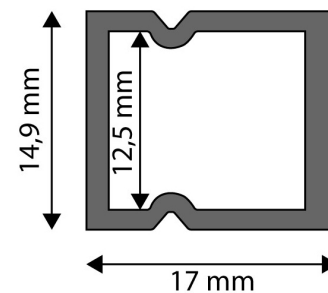

PRODUCT OUTLINE