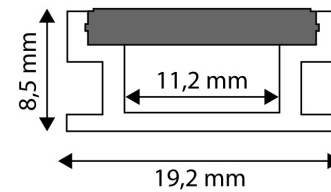

QR code:

Date of issue: 2024-10-03

Page: 2/3

PRODUCT SIZE

Width: 19mm
Height: 3mm
Depth: 2 000mm

PRODUCT PICTURE

CARDBOARD BOX

EAN: 5999097910765
Packaging: (2/bl)
Dimensions: 3mm x 2 020mm x 20mm
Net weight: 184g
Gross weight: 210g

PRODUCT OUTLINE

CARTON

EAN: 5999097910772
Packaging: (2/bl)
Dimensions: 2 070mm x 200mm x 160mm
Net weight: 0.184kg
Gross weight: 0.21kg

PALLET EXAMPLE

Height:
Width: 120cm (std Euro pallet)
Mepth: 80cm (std Euro pallet)
Cartons per pallet: 1carton/pallet
Cartons per row:
Net weight: 0.184kg
Gross weight: 0.21kg