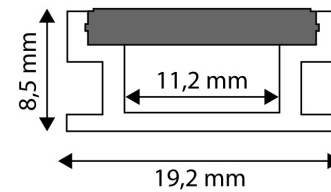

PRODUCT OUTLINE