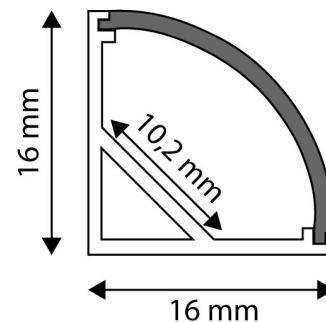

Page: 2/3

PRODUCT SIZE

Width: 21.9mm
 Height: 5mm
 Depth: 1 000mm

PRODUCT PICTURE

CARDBOARD BOX

EAN: 5999562289921
 Packaging: 1/b
 Dimensions: 20mm x 1 020mm x 5mm
 Net weight: 86g
 Gross weight: 97g

PRODUCT OUTLINE

CARTON

EAN: 5999562289938
 Packaging: 1/b
 Dimensions: 1 070mm x 190mm x 170mm
 Net weight: 0.086kg
 Gross weight: 0.097kg

PALLET EXAMPLE

Height:
 Width: 120cm (std Euro pallet)
 Mepth: 80cm (std Euro pallet)
 Cartons per pallet: 1carton/pallet
 Cartons per row:
 Net weight: 0.086kg
 Gross weight: 0.097kg