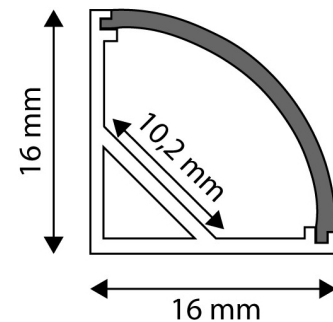

Date of issue: 2024-10-03

Page: 2/3

**PRODUCT SIZE**

Width: 21.9mm  
 Height: 5mm  
 Depth: 2 000mm

**PRODUCT PICTURE**

**CARDBOARD BOX**

EAN: 5999097910963  
 Packaging: (2/bl)  
 Dimensions: 20mm x 2 020mm x 5mm  
 Net weight: 184g  
 Gross weight: 210g

**PRODUCT OUTLINE**

**CARTON**

EAN: 5999097910970  
 Packaging: (2/bl)  
 Dimensions: 2 070mm x 200mm x 160mm  
 Net weight: 0.184kg  
 Gross weight: 0.21kg

**PALLET EXAMPLE**

Height:  
 Width: 120cm (std Euro pallet)  
 Mepth: 80cm (std Euro pallet)  
 Cartons per pallet: 1carton/pallet  
 Cartons per row:  
 Net weight: 0.184kg  
 Gross weight: 0.21kg