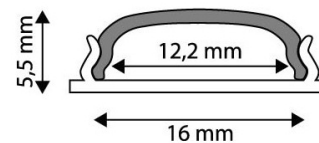

Page: 2/3

PRODUCT SIZE

Width: 16mm
 Height: 5.5mm
 Depth: 1 000mm

PRODUCT PICTURE

CARDBOARD BOX

EAN: 5999097910864
 Packaging: 1/b
 Dimensions: 16mm x 1 020mm x 5.5mm
 Net weight: 86g
 Gross weight: 97g

PRODUCT OUTLINE

CARTON

EAN: 5999097910871
 Packaging: 1/b
 Dimensions: 1 070mm x 190mm x 170mm
 Net weight: 0.086kg
 Gross weight: 0.097kg

PALLET EXAMPLE

Height:
 Width: 120cm (std Euro pallet)
 Mepth: 80cm (std Euro pallet)
 Cartons per pallet: 1carton/pallet
 Cartons per row:
 Net weight: 0.086kg
 Gross weight: 0.097kg