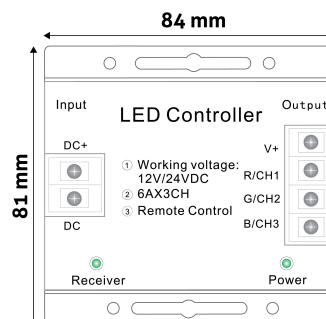

PRODUCT PICTURE

PRODUCT OUTLINE

Avide LED Strip 12-24V 216W RGB 6 Keys RF Touch Remote and Controller

Product code: ABLS12V6TKRGB-216W-RFC
Brand link: avidelighting.com/qr/ABLS12V6TKRGB-216W-RFC
ID: AB-190518
Company name: Bramcke Hungary Kft.
Company address: Kishatár utca 17., 4031 Debrecen