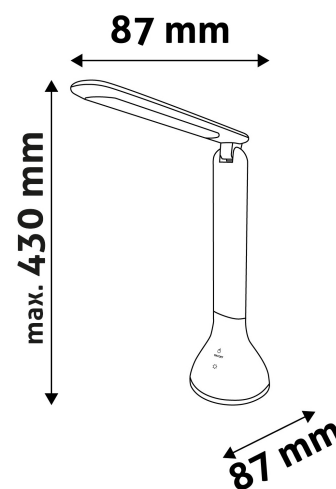

PRODUCT OUTLINE