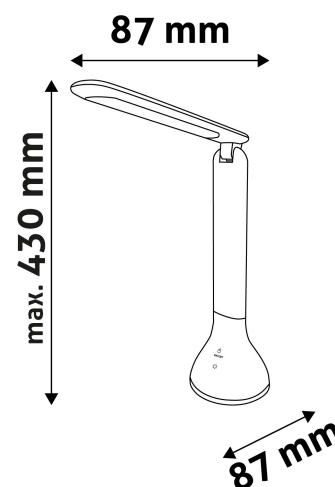

PRODUCT OUTLINE