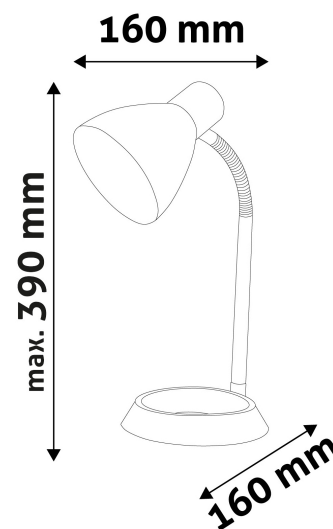

**Date of issue:** 2024-05-18  
**Page:** 2/3

**PRODUCT SIZE**

Width: 160mm  
 Height: 330mm  
 Depth:

**CARDBOARD BOX**

EAN: 5999097908441  
 Packaging: 1/b 12/c 192/p  
 Dimensions: 155mm x 250mm x 155mm  
 Net weight: 511g  
 Gross weight: 630g

**CARTON**

EAN: 5999097908458  
 Packaging: 1/b 12/c 192/p  
 Dimensions: 485mm x 330mm x 520mm  
 Net weight: 6.132kg  
 Gross weight: 7.56kg

**PALLET EXAMPLE**

Height:  
 Width: 120cm (std Euro pallet)  
 Depth: 80cm (std Euro pallet)  
 Cartons per pallet: 16carton/pallet  
 Cartons per row: 4pcs  
 Net weight: 98.112kg  
 Gross weight: 120.96kg

**PRODUCT PICTURE**

**PRODUCT OUTLINE**