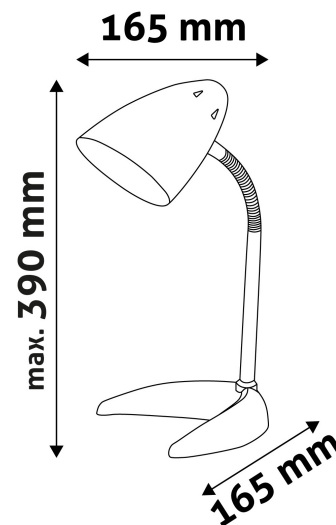

PRODUCT OUTLINE